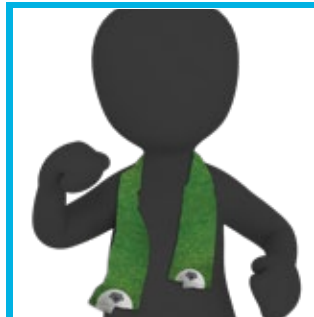

RPET ICE COOLING WRAP 700 SERIES - LARGE

ICEI702

Branding just got cooler with the action-packed Toddy ICE Cooling Wrap 700 Series. This cooling wrap provides ample room for fully-customizable, full-color graphics that will never fade, leaving memorable and lasting brand impressions. This lightweight, durable, ultra-soft, and fast-acting accessory delivers a prolonged cooling experience while putting brands front and center. Activated in water, the reusable and machine washable Toddy ICE Cooling Wrap provides immediate relief for beating the heat.

Safe Area
11"x31"(WxH)

Packaging Options
Polybag with insert card (Included)

Imprint Method
Dye Sublimation

Setup/Repeat Setup
\$80.00(V)/\$40.00(V)

Preproduction Sample
\$125.00(V)

Production Time
Up to 10 business days from proof approval